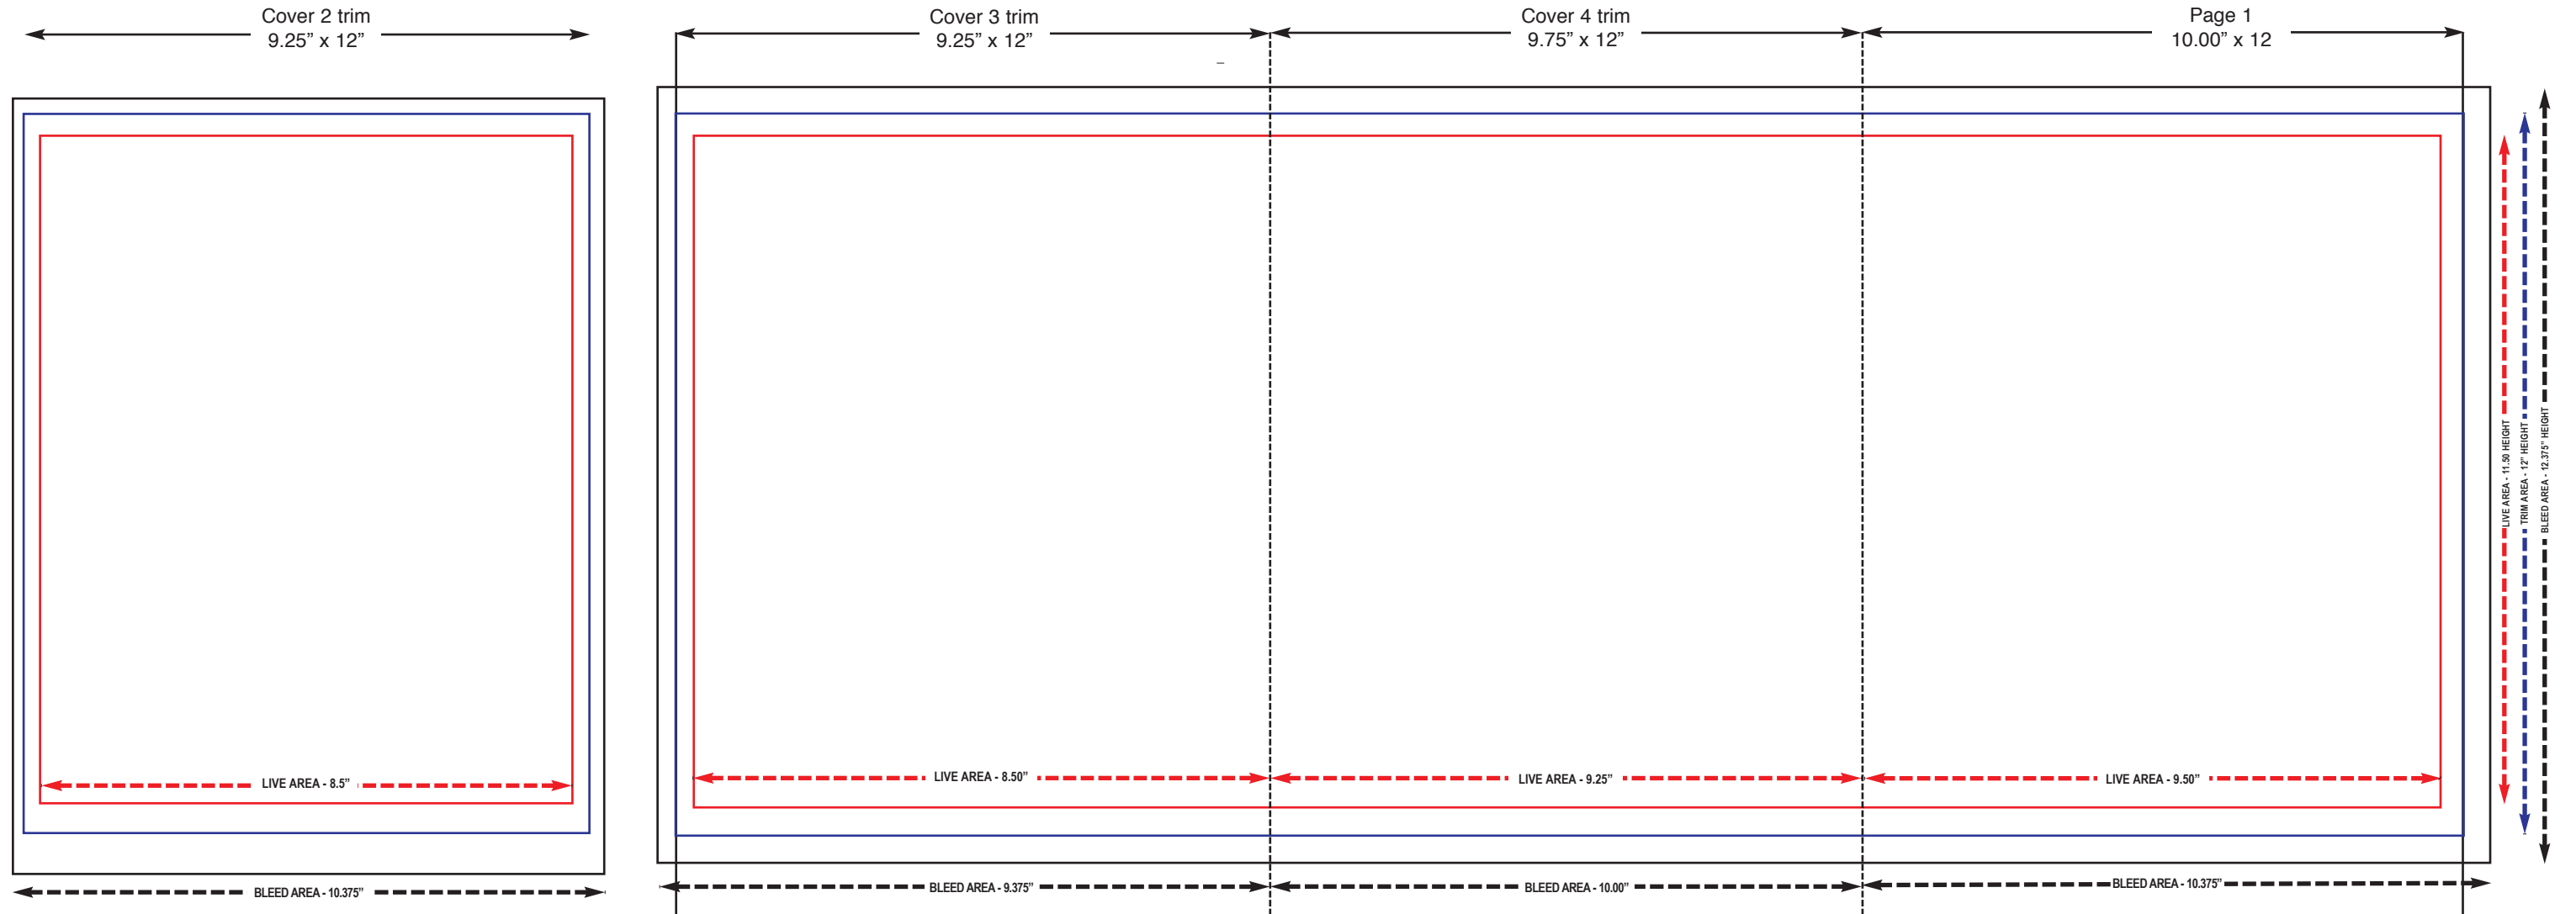

# NICHE MEDIA COVER GATE

**GRAPHICS**- Convert all RGB graphics to CMYK. EPS, JPEG, PDF and TIFF files are accepted. All images should be a MINIMUM of 300-dpi and should be supplied at FINAL size.

Niche Media  
Attn: Traffic Department  
2360 Corporate Circle, 3rd Floor  
Henderson, NV 89074  
Telephone: 702.990.2693